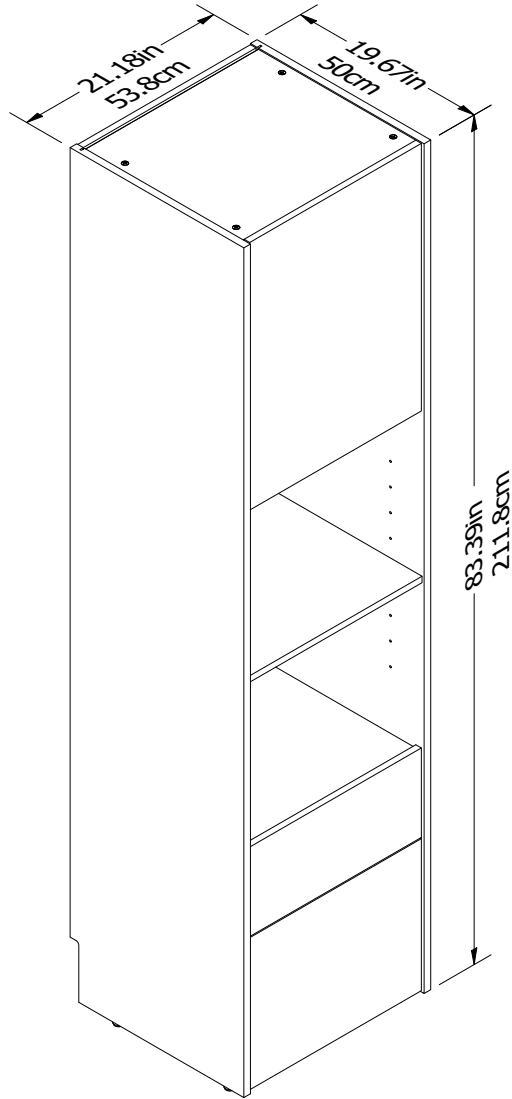

Wall Bed Side Storage 4326339COM

Wood Breakdown:

PB 95%

Total storage: 15.59 cubic feet

Overall Product Size:

83.39 in. H x 21.18 in. W x 19.69 in. D

211.8 cm H x 53.8 cm W x 50.0 cm D

Load Limits:

Top Shelf - 10 lbs

Upper Shelf - 40 lbs

Lower Shelf - 40 lbs

Adjustable Shelves - 40 lbs

Bottom Shelf - 40 lbs

Drawer - 25 lbs

Reversible Door

Glissando Soft Close

A56541 3/4 Ext Slide

Reversible Door

Interior Drawer dimensions:

17.9 in (45.4 cm) W

5.7 in (14.5 cm) H

12.4 in (31.4 cm) D

0.73 cubic feet each storage area

Maximum Weight Capacities

Unit Weight: 123 lbs. (55.9 kg)