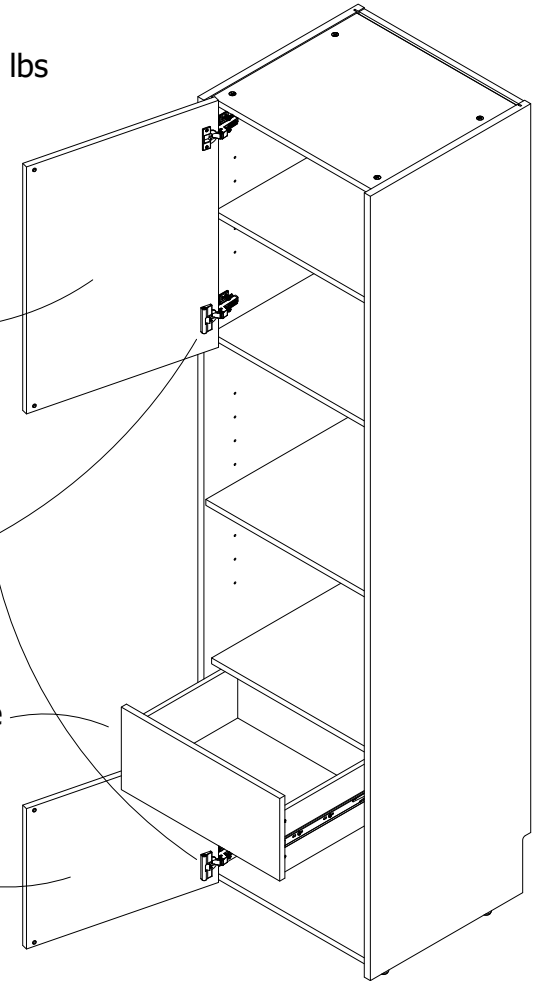

Wall Bed Side Storage 4326339COM

Wood Breakdown:

PB 95%

Total storage: 15.59 cubic feet

Overall Product Size:

83.39 in. H x 21.18 in. W x 19.69 in. D

211.8 cm H x 53.8 cm W x 50.0 cm D

Load Limits:

Top Shelf - 10 lbs

Upper Shelf - 40 lbs

Lower Shelf - 40 lbs

Adjustable Shelves - 40 lbs

Bottom Shelf - 40 lbs

Drawer - 25 lbs

Reversible Door

Glissando Soft Close

A56541 3/4 Ext Slide

Reversible Door

Interior Drawer dimensions:

17.9 in (45.4 cm) W

5.7 in (14.5 cm) H

12.4 in (31.4 cm) D

0.73 cubic feet each storage area

Maximum Weight Capacities

Unit Weight: 123 lbs. (55.9 kg)